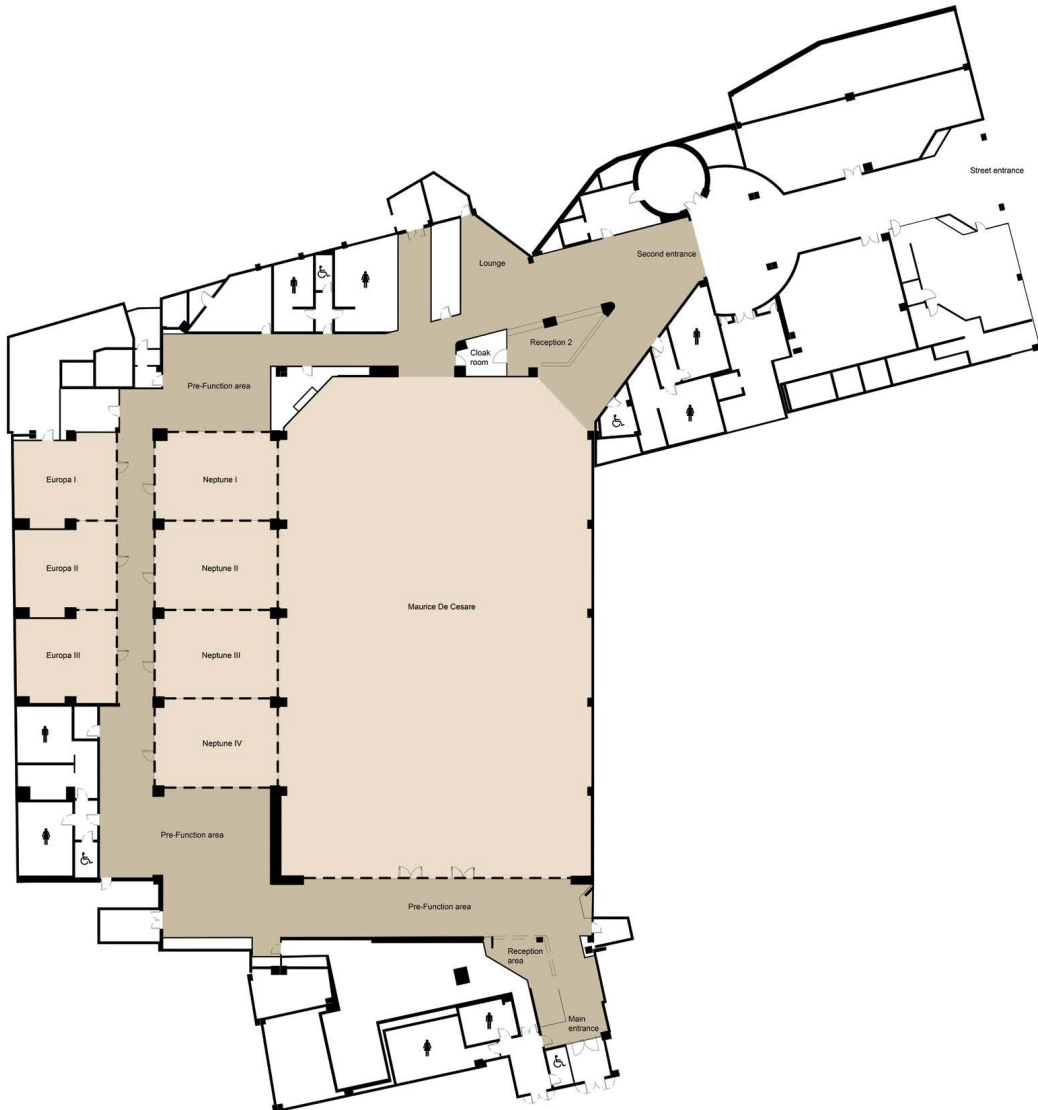

Level 2

| Name of Room | Theatre Style | Classroom | Cocktail Reception | Banquet (12 persons) | U-Shape | Block Table | Size (m ²) | Length x Width (m) | Height (m) | Floor |
|--------------|---------------|-----------|--------------------|----------------------|---------|-------------|------------------------|--------------------|------------|-------|
| Saturn | 60 | 48 | 60 | 60 | 30 | 45 | 116 | 11.6 x 10 | 3.8 | 2 |
| Saturn I | 30 | 24 | 30 | 24 | 21 | 21 | 58 | 5.8 x 10 | 3.8 | 2 |
| Saturn II | 30 | 24 | 30 | 24 | 21 | 21 | 58 | 5.8 x 10 | 3.8 | 2 |
| Jupiter | 60 | 36 | 60 | 48 | 24 | 24 | 76 | 8.5 x 9 | 3.8 | 2 |

Level 4

| Name of Room | Theatre Style | Classroom | Cocktail Reception | Banquet (12 persons) | U-Shape | Block Table | Size (m ²) | Length x Width (m) | Height (m) | Floor |
|--|---------------|-----------|--------------------|----------------------|---------|-------------|------------------------|--------------------|------------|-------|
| InterContinental Arena Conference Centre | – | – | 3,600 | – | – | – | 3,600 | – | 3.6x8.4 | 4 |
| Maurice De Cesare | 1,700 | 900 | 2,500 | 960 | 250 | – | 1,215 | 45 x 27 | 5.7x8.4 | 4 |
| Maurice De Cesare foyer | – | – | 1,700 | – | – | – | 800 | – | 4.1 | 4 |
| Neptune | 250 | 140 | 300 | 190 | 42 | 38 | 341 | 31x11 | 3.6-4.2 | 4 |
| Neptune I | 60 | 30 | – | 36 | 18 | 14 | 88 | 8x11 | 3.6-4.2 | 4 |
| Neptune II | 60 | 30 | – | 36 | 18 | 14 | 88 | 8x11 | 3.6-4.2 | 4 |
| Neptune III | 60 | 30 | – | 36 | 18 | 14 | 88 | 8x11 | 3.6-4.2 | 4 |
| Neptune IV | 60 | 30 | – | 36 | 18 | 14 | 88 | 8x11 | 3.6-4.2 | 4 |
| Europa | – | – | 150 | – | – | – | 225 | 24.4x9.24 | 3.6-4.2 | 4 |
| Europa I | 40 | 18 | – | – | 14 | 12 | 72 | 7.8x9.2 | 3.6-4.2 | 4 |
| Europa II | 40 | 15 | – | – | 14 | 12 | 72 | 7.8x9.2 | 3.6-4.2 | 4 |
| Europa III | 40 | 15 | – | – | 14 | 12 | 72 | 7.8x9.2 | 3.6-4.2 | 4 |