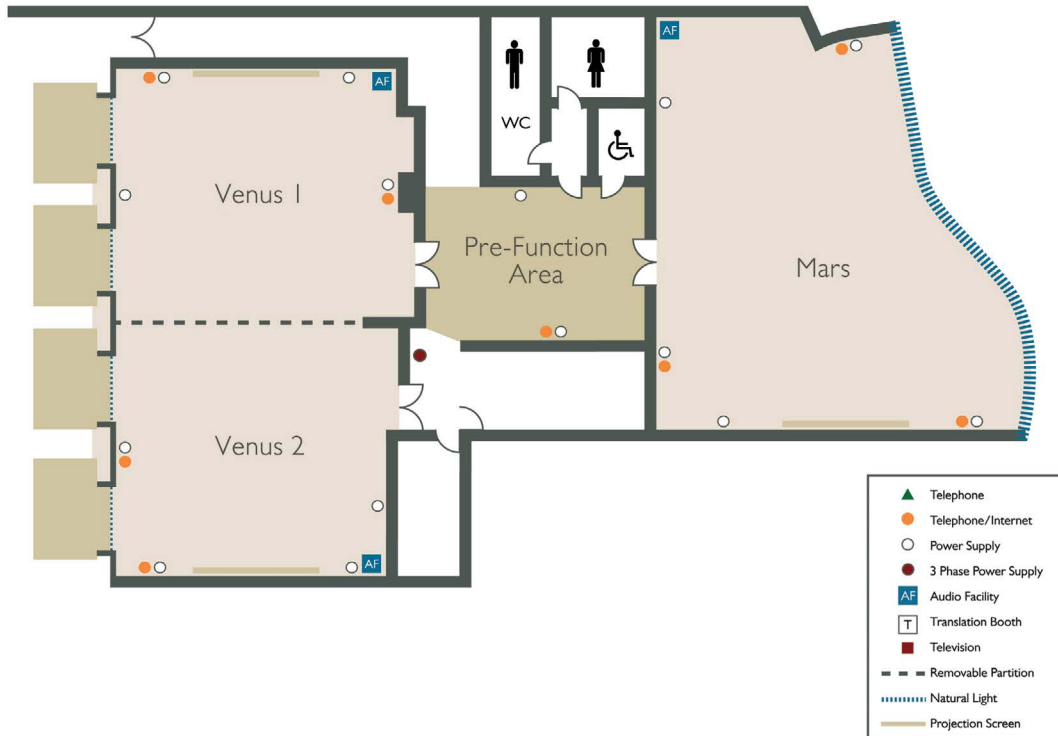

| Name of Room | Theatre Style | Classroom | Cocktail Reception | Banquet (12 persons) | U-Shape | Block Table | Size (m ²) | Length x Width (m) | Height (m) | Floor |
|----------------|---------------|-----------|--------------------|----------------------|---------|-------------|------------------------|--------------------|------------|-------|
| Palm Suite | 120 | 72 | 320 | 250 | 60 | - | 375 | 27.6 x 19.8 | 2.5 | 7 |
| Palm Suite I | 100 | 54 | 120 | 96 | 30 | 30 | 140 | 16 x 8.8 | 2.5 | 7 |
| Palm Suite II | 80 | 48 | 120 | 96 | 30 | 27 | 124 | 12.4 x 10 | 2.5 | 7 |
| Palm Suite III | 60 | 27 | 80 | 72 | 18 | 18 | 110 | 12.4 x 8.9 | 2.5 | 7 |

Call on +356 21 377 600 or visit
intercontinental.com/icmalta

In over 170 locations across the globe including HONG KONG • LONDON • NEW YORK • PARIS

Meeting Planners

Venus & Mars

Level 8

| Name of Room | Theatre Style | Classroom | Cocktail Reception | Banquet (12 persons) | U-Shape | Block Table | Size (m ²) | Length x Width (m) | Height (m) | Floor |
|--------------|---------------|-----------|--------------------|----------------------|---------|-------------|------------------------|--------------------|------------|-------|
| Mars | 70 | 30 | 150 | 84 | 30 | 30 | 139 | 13 x 10.7 | 3.9 | 8 |
| Venus | 100 | 78 | 150 | 120 | 36 | 36 | 124 | 15.3 x 8.1 | 4.4 | 8 |
| Venus I | 48 | 36 | 70 | 60 | 27 | 18 | 62 | 7.7 x 8.1 | 4.4 | 8 |
| Venus II | 48 | 36 | 70 | 60 | 27 | 18 | 61 | 7.5 x 8.1 | 4.4 | 8 |