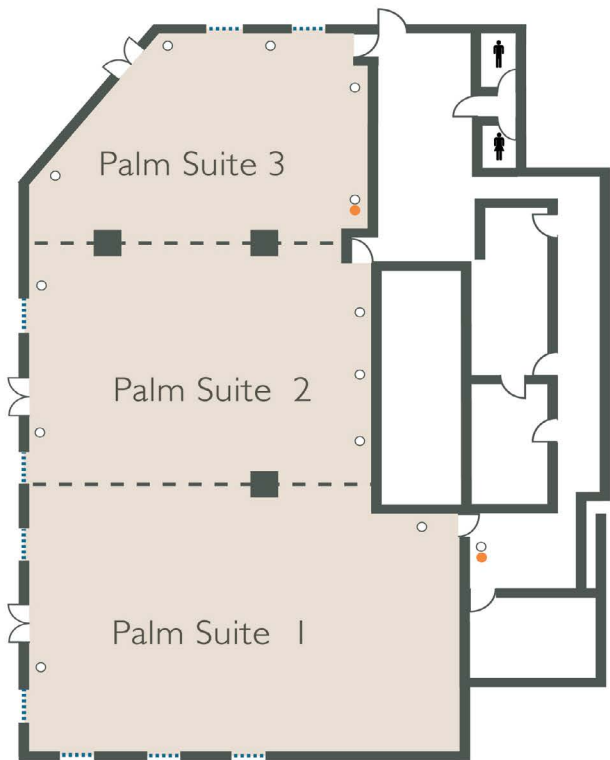

| Name of Room | Theatre Style | Classroom | Cocktail Reception | Banquet (12 persons) | U-Shape | Block Table | Size (m ²) | Length x Width (m) | Height (m) | Floor |
|----------------|---------------|-----------|--------------------|----------------------|---------|-------------|------------------------|--------------------|------------|-------|
| Palm Suite | 120 | 72 | 320 | 250 | 60 | - | 375 | 27.6 x 19.8 | 2.5 | 7 |
| Palm Suite I | 100 | 54 | 120 | 96 | 30 | 30 | 140 | 16 x 8.8 | 2.5 | 7 |
| Palm Suite II | 80 | 48 | 120 | 96 | 30 | 27 | 124 | 12.4 x 10 | 2.5 | 7 |
| Palm Suite III | 60 | 27 | 80 | 72 | 18 | 18 | 110 | 12.4 x 8.9 | 2.5 | 7 |

Call on +356 21 377 600 or visit
intercontinental.com/icmalta

In over 170 locations across the globe including HONG KONG • LONDON • NEW YORK • PARIS

Meeting Planners

Venus & Mars

Level 8

| Name of Room | Theatre Style | Classroom | Cocktail Reception | Banquet (12 persons) | U-Shape | Block Table | Size (m ²) | Length x Width (m) | Height (m) | Floor |
|--------------|---------------|-----------|--------------------|----------------------|---------|-------------|------------------------|--------------------|------------|-------|
| Mars | 70 | 30 | 150 | 84 | 30 | 30 | 139 | 13 x 10.7 | 3.9 | 8 |
| Venus | 100 | 78 | 150 | 120 | 36 | 36 | 124 | 15.3 x 8.1 | 4.4 | 8 |
| Venus I | 48 | 36 | 70 | 60 | 27 | 18 | 62 | 7.7 x 8.1 | 4.4 | 8 |
| Venus II | 48 | 36 | 70 | 60 | 27 | 18 | 61 | 7.5 x 8.1 | 4.4 | 8 |